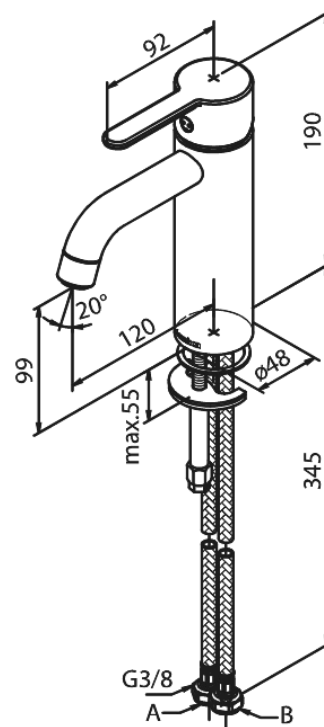

Product features

FM Mattsson Denmark ApS
Hvidkærvej 48, 5250 Odense SV, DK-56416218

+45 88 33 00 34 damixa-international@fmmattssongroup.com

Mere information på damixa.com

damixa